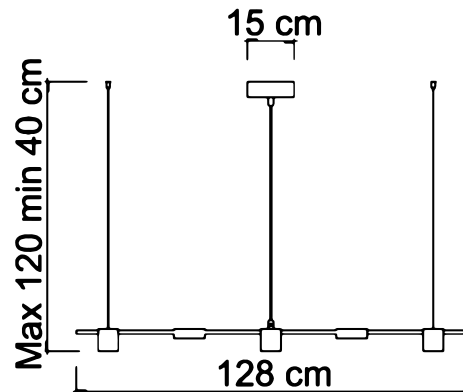

EMMA/5D

hanging lamp

From Sikrea design, Emma is a suspension in black painted metal or brushed brass, with integrated LED light source. A minimal collection, with a current design, which lends itself very well to all spaces giving it a touch of elegance.

1935D	EMMA/5D O
1942D	EMMA/5D N
Power	30W Led Integrated
Input	220/240 V- 50/60Hz
Kelvin	Sikrea Dynamic Dimmer
Dimmable	Yes
Real Lumen	Dimmable Max 2400
CRI	85
IP	20

Article compatible with Sikrea Dynamic Dimmer + (cod. 4868)

PACKAGING DATA :

Packages	1
Net Weight	1,6kg
Gross Weight	2,4kg
Volume	0,0528 m ³

Any interventions on the light source of this article must be carried out by qualified personnel or by the manufacturer himself.
Any operation carried out without prior consultation with Contemporanea srl will void the guarantee